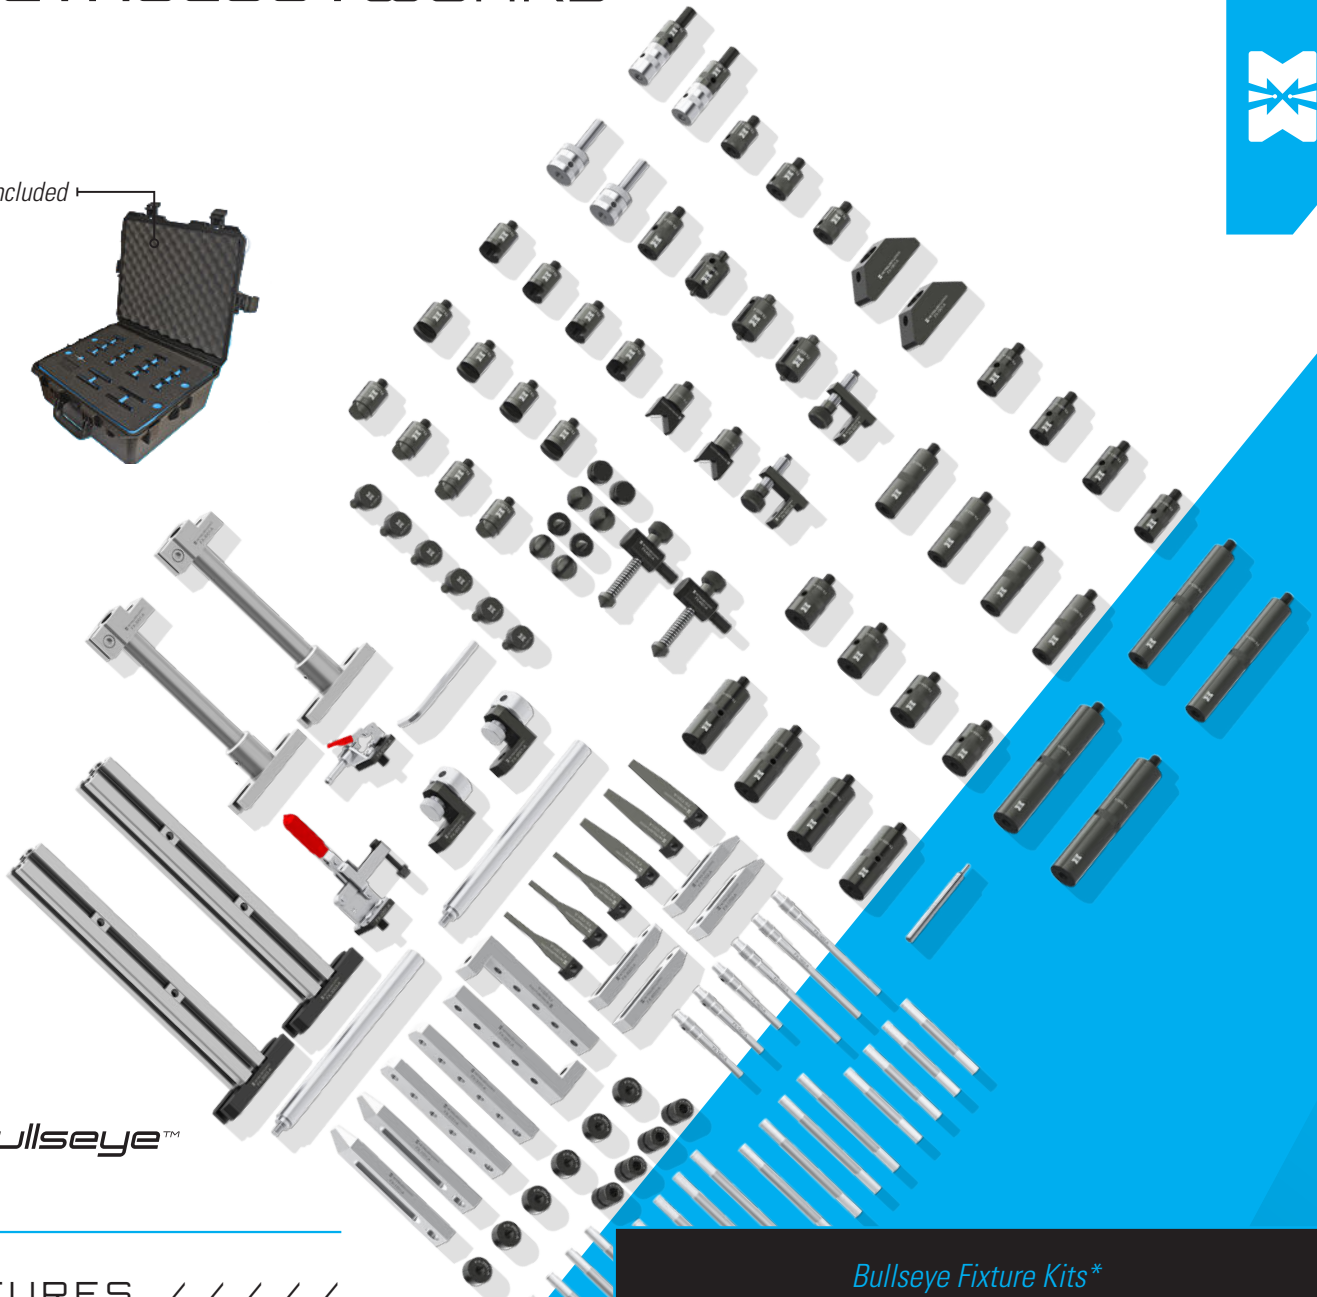

Storage Case Included

FEATURES / / / / /

- ✦ Kit Includes:
 - ✦ Standoffs
 - ✦ Clamps
 - ✦ Spring Clips
 - ✦ Rest Buttons
 - ✦ Towers
 - ✦ V-Blocks and more
- ✦ Laser Marked
- ✦ 124 Piece Kit
- ✦ Carry / Storage Case

Bullseye Fixture Kits*

Product Code	Kit Assortment	Thread
GP-FIX-KIT-124-M8	124 Pieces	M8
GP-FIX-KIT-124-M6	124 Pieces	M6
GP-FIX-KIT-124-x25	124 Pieces	1/4-20

FIXTURE & POSITIONING BULLSEYE™ FIXTURE KITS

ALL threaded parts numbers will end in thread designation (example: FX-1401-A-M8)

Image	MW Item#	QTY
	FX-1901-A	2
	FX-1902-A	2
	FX-8002-A	2
	FX-8001-A	2
	FX-8003-A*	2
	FX-3003-A*	2
	FX-2301-A	6
	FX-3802-A	1
	FX-1701-A*	2
	FX-1702-A*	2
	FX-2402-A	4
	FX-2403-A	4
	FX-2404-A	4
	FX-2405-A	4
	FX-2601-A	6
	FX-2501-A	4
	FX-3001-A*	2
	FX-6001-A	1
	FX-2201-A	1
	FX-3101-A	2
	FX-3201-A	2
	FX-3701-A*	1
	Carry Case*	1