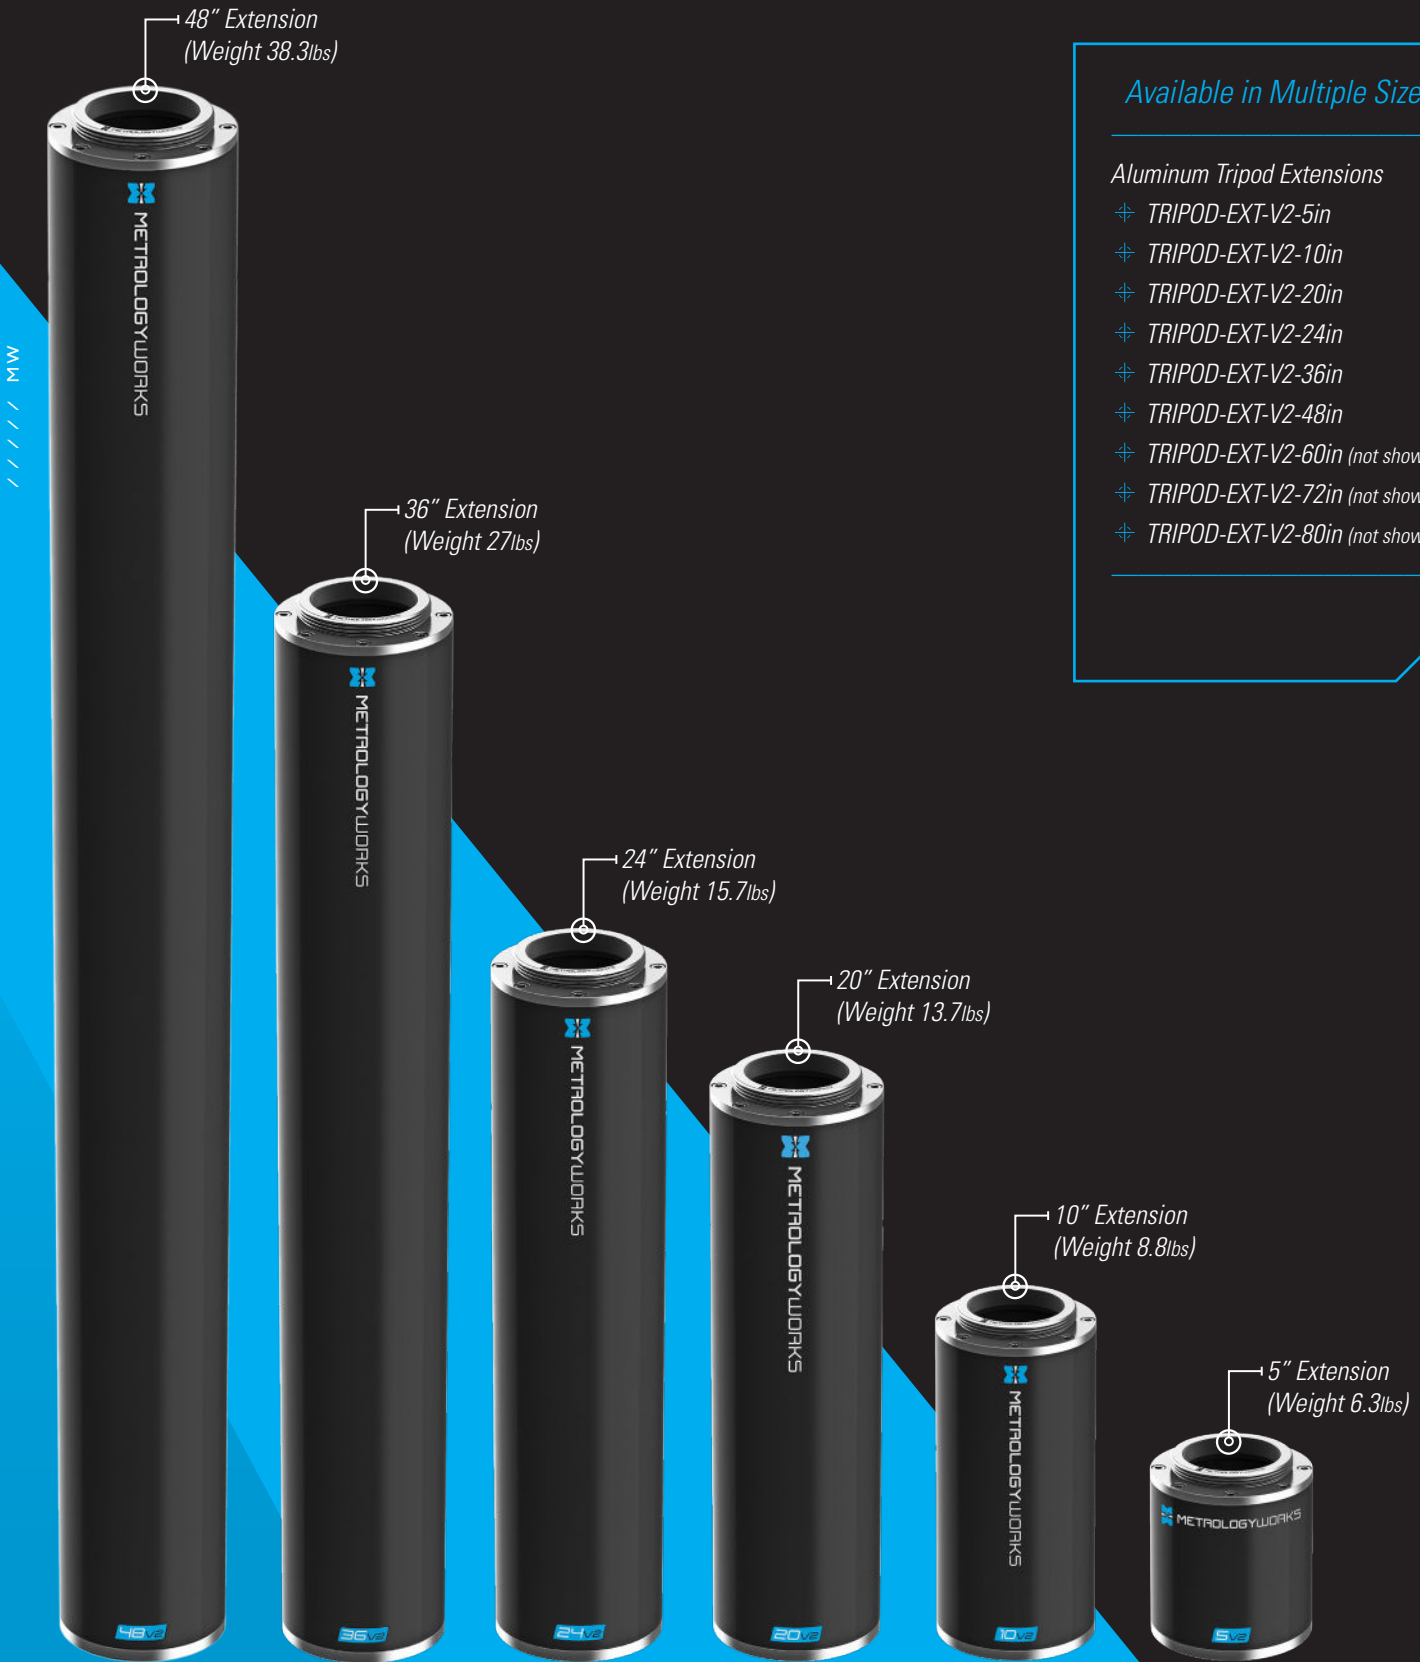

////// MW

FEATURES // // // //

- ✦ *Lightweight for Easy Transport*
- ✦ *Stainless Steel Ends for Durability*

ALUMINUM
TRIPODEXTENSION

Americas, Asia-Pacific
sales@metrologyworks.com
Phone: 816-650-2266

Europe
sales.eu@metrologyworks.com
Phone: +49 162/1826504

Available in Multiple Sizes:

Aluminum Tripod Extensions

- + TRIPOD-EXT-V2-5in
- + TRIPOD-EXT-V2-10in
- + TRIPOD-EXT-V2-20in
- + TRIPOD-EXT-V2-24in
- + TRIPOD-EXT-V2-36in
- + TRIPOD-EXT-V2-48in
- + TRIPOD-EXT-V2-60in (not shown)
- + TRIPOD-EXT-V2-72in (not shown)
- + TRIPOD-EXT-V2-80in (not shown)